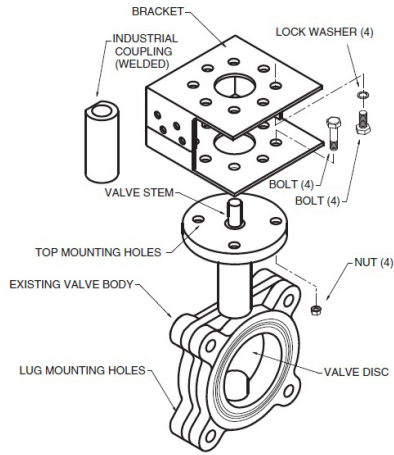

UFLK3628

Technical Data

Weight	6.0 lb [2.7 kg]
--------	-----------------

For close-off pressure reference Select Pro or Retrofit Technical Documentation.