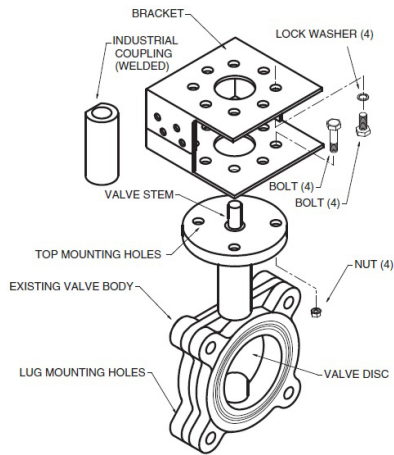

UFLK3750

Technical Data

Weight	7.3 lb [3.3 kg]
--------	-----------------

For close-off pressure reference Select Pro or Retrofit Technical Documentation.