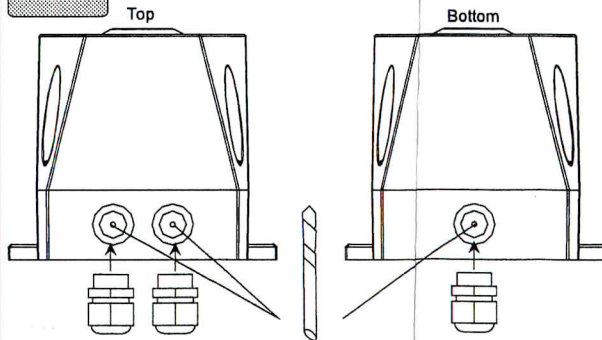

COOPER Wheelock

Sounder/Strobe with Anti-tamper

MIN-T

MIN-TA (Amber)
MIN-TB (Blue)
MIN-TR (Red)

	Sounder	Sounder/Strobe
	9 ~ 60VDC	9 ~ 60VDC
	See Page 2	See Page 2
	23AWG ~ 14AWG	23AWG ~ 14AWG
	-25°C ~ +70°C -13°F ~ +158°F	-25°C ~ +70°C -13°F ~ +158°F
	ABS V0	ABS V0
	Type B = IP66 Nema 4X	Type B = IP66 Nema 4X
	32	32
	-	1Hz 12VDC = 8 Candela 24VDC = 9 Candela