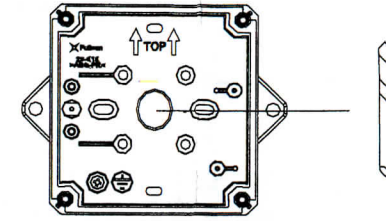

COOPER Wheelock

Sounder/Strobe with Anti-tamper

MIN-T

MIN-TA (Amber)
MIN-TB (Blue)
MIN-TR (Red)

	Sounder	Sounder/Strobe
	9 ~ 60VDC	9 ~ 60VDC
	See Page 2	See Page 2
	23AWG ~ 14AWG	23AWG ~ 14AWG
	-25°C ~ +70°C -13°F ~ +158°F	-25°C ~ +70°C -13°F ~ +158°F
	ABS V0	ABS V0
	Type B = IP66 Nema 4X	Type B = IP66 Nema 4X
	32	32
	-	1Hz 12VDC = 8 Candela 24VDC = 9 Candela