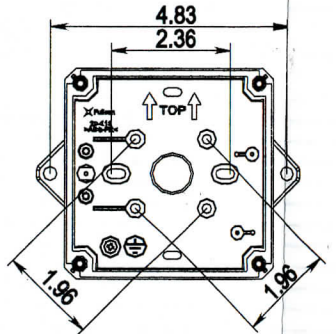

COOPER Wheelock

Sounder/Strobe with Anti-tamper

MIN-T

MIN-TA (Amber)
MIN-TB (Blue)
MIN-TR (Red)

	Sounder	Sounder/Strobe
	9 ~ 60VDC	9 ~ 60VDC
	See Page 2	See Page 2
	23AWG ~ 14AWG	23AWG ~ 14AWG
	-25°C ~ +70°C -13°F ~ +158°F	-25°C ~ +70°C -13°F ~ +158°F
	ABS V0	ABS V0
	Type B = IP66 Nema 4X	Type B = IP66 Nema 4X
	32	32
	-	1Hz 12VDC = 8 Candela 24VDC = 9 Candela