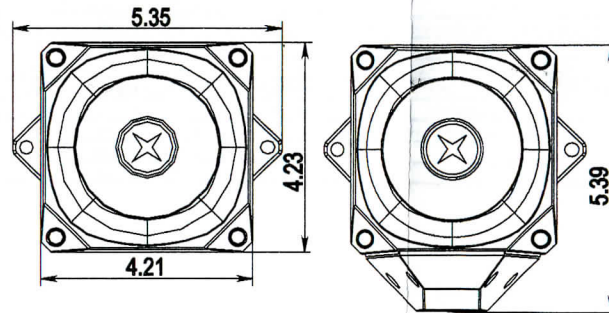

COOPER Wheelock

Sounder/Strobe with Anti-tamper

MIN-T

MIN-TA (Amber)
MIN-TB (Blue)
MIN-TR (Red)

	Sounder	Sounder/Strobe
	9 ~ 60VDC	9 ~ 60VDC
	See Page 2	See Page 2
	23AWG ~ 14AWG	23AWG ~ 14AWG
	-25°C ~ +70°C -13°F ~ +158°F	-25°C ~ +70°C -13°F ~ +158°F
	ABS V0	ABS V0
	Type B = IP66 Nema 4X	Type B = IP66 Nema 4X
	32	32
	-	1Hz 12VDC = 8 Candela 24VDC = 9 Candela