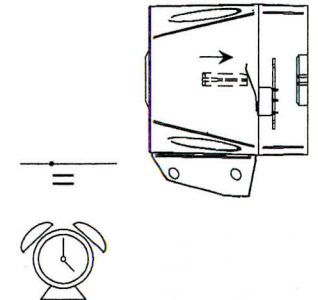

COOPER Wheelock

Sounder/Strobe with Anti-tamper

	Sounder	Sounder/Strobe
	9 ~ 60VDC	9 ~ 60VDC
	See Page 2	See Page 2
	23AWG ~ 14AWG	23AWG ~ 14AWG
	-25°C ~ +70°C -13°F ~ +158°F	-25°C ~ +70°C -13°F ~ +158°F
	ABS V0	ABS V0
	Type B = IP66 Nema 4X	Type B = IP66 Nema 4X
	32	32
	-	1Hz 12VDC = 8 Candela 24VDC = 9 Candela

A/T

273 Branchport Venue
Long Branch, NJ 07740
(800) 631-2148
(732) 222-2588