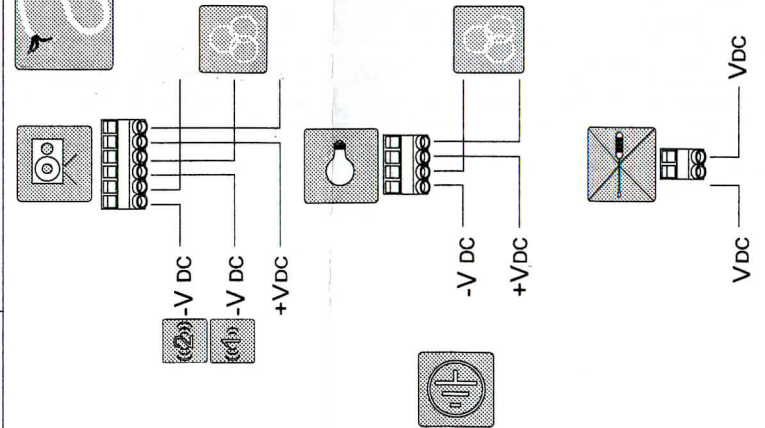

COOPER Wheelock

Sounder/Strobe with Anti-tamper

MIN-T

MIN-TA (Amber)
MIN-TB (Blue)
MIN-TR (Red)

	Sounder	Sounder/Strobe
	9 ~ 60VDC	9 ~ 60VDC
	See Page 2	See Page 2
	23AWG ~ 14AWG	23AWG ~ 14AWG
	-25°C ~ +70°C -13°F ~ +158°F	-25°C ~ +70°C -13°F ~ +158°F
	ABS V0	ABS V0
	Type B = IP66 Nema 4X	Type B = IP66 Nema 4X
	32	32
	-	1Hz 12VDC = 8 Candela 24VDC = 9 Candela