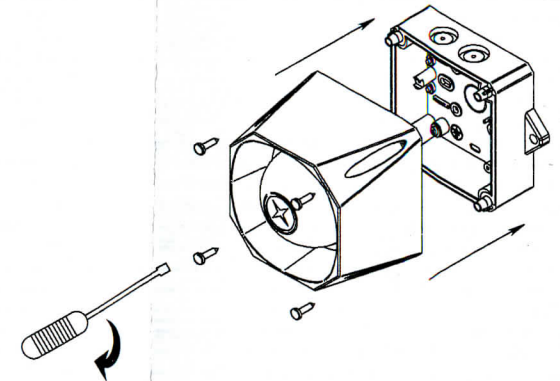

COOPER Wheelock

Sounder/Strobe with Anti-tamper

MIN-T

MIN-TA (Amber)
MIN-TB (Blue)
MIN-TR (Red)

	Sounder	Sounder/Strobe
	9 ~ 60VDC	9 ~ 60VDC
	See Page 2	See Page 2
	23AWG ~ 14AWG	23AWG ~ 14AWG
	-25°C ~ +70°C -13°F ~ +158°F	-25°C ~ +70°C -13°F ~ +158°F
	ABS V0	ABS V0
	Type B = IP66 Nema 4X	Type B = IP66 Nema 4X
	32	32
	-	1Hz 12VDC = 8 Candela 24VDC = 9 Candela