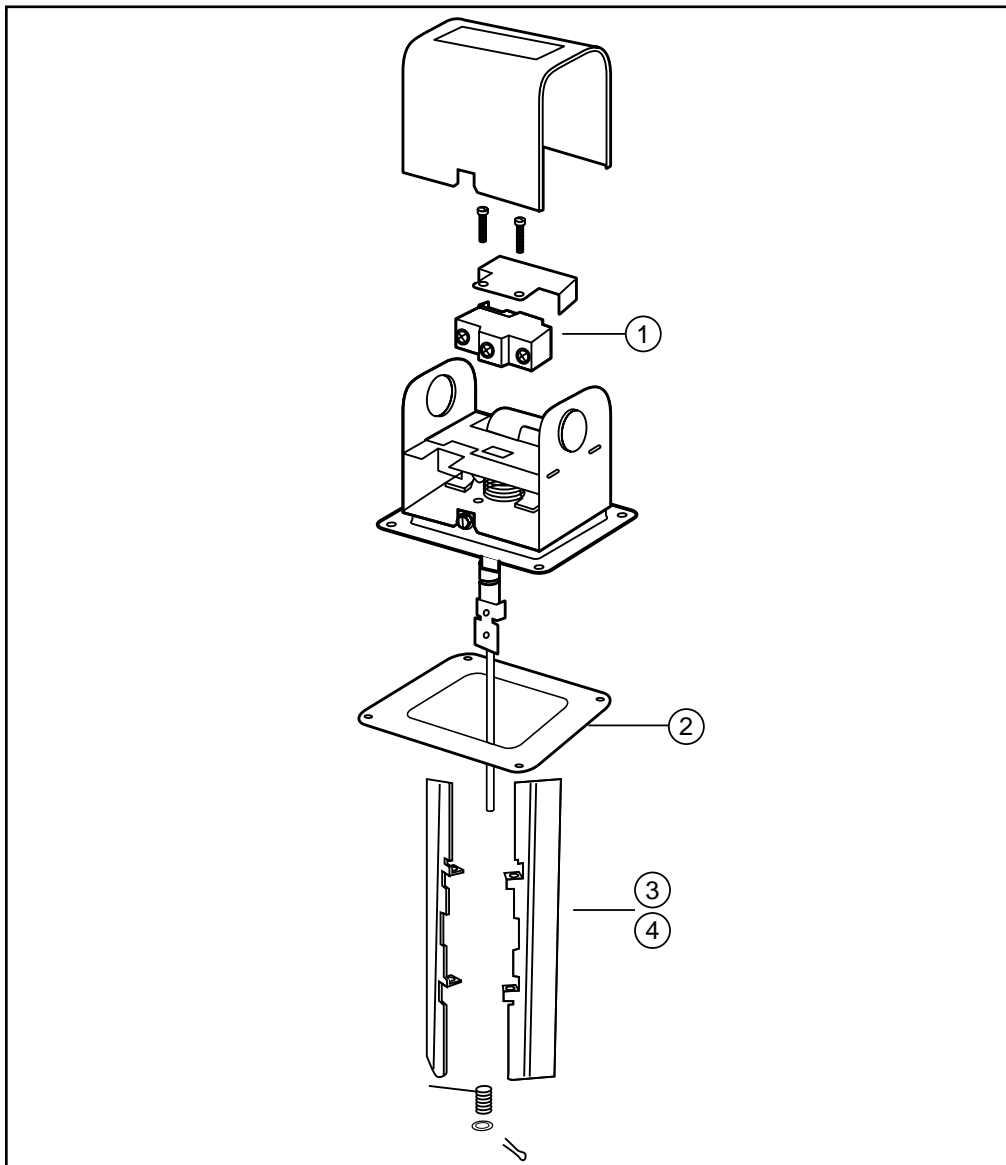

Flow Switches – Air

Series AF1 Air Flow Switches

Components

Item Number	Part Number	Model Number	Description	Weight lbs. (kg)
1	307000	FS7-31	SPDT switch	0.3 (.14)
2	301200	AF1-21	Gasket	0.1 (.05)
3	336000	AF1-122	Paddle kit for model AF1 & AF1-J (includes item 2)	0.1 (.05)
4	336050	AF1-S-122	Paddle kit for model AF1-S (includes item 2)	0.1 (.05)

Note: Paddle kits include screws and washers.

FLOW SWITCHES