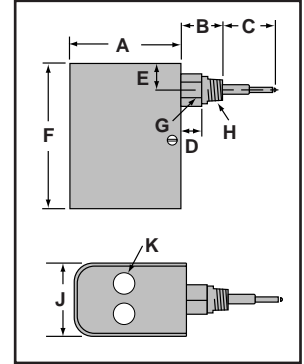

### Low Water Cut-Offs

- For residential, commercial and industrial applications
- Electronic operation

**New Features:**

- User-friendly diagnostics
  - Red low water and shorted probe LED
  - Green power and test LED
- Higher probe sensitivity: 7,000 ohms
- No lock out with loss of power if probe is in water
- No blow down of control required when mounted directly into boiler tappings
- Test button standard on all models
- Options available include
  - Manual reset
  - Extended barrel, remote and short probe models
  - 120 volt and 24 volt models (24 volt models meet ANSI specification Z21.13a)
- Power consumption 1.7 VA
- Provisions to add alarm
- Maximum ambient temperature 120°F (49°C)
- Maximum water pressure 160 psi (11.2 kg/cm<sup>2</sup>)
- Maximum water temperature 250°F (121°C)

### Dimensions, in. (mm)

A	B		C				D	E	F	G	H		J	K
	All	U	Std	SP	RX2	U					All	RX		
4¼ (108)	1⅞ (40)	3⅞ (78)	2⅞ (54)	1⅞ (35)	2⅞ (54)	1⅞ (40)	¾ (20)	1⅜ (21)	5⅞ (148)	1⅞ (35)	¾ (20)	½ (25)	2⅞ (73)	⅞ (22)